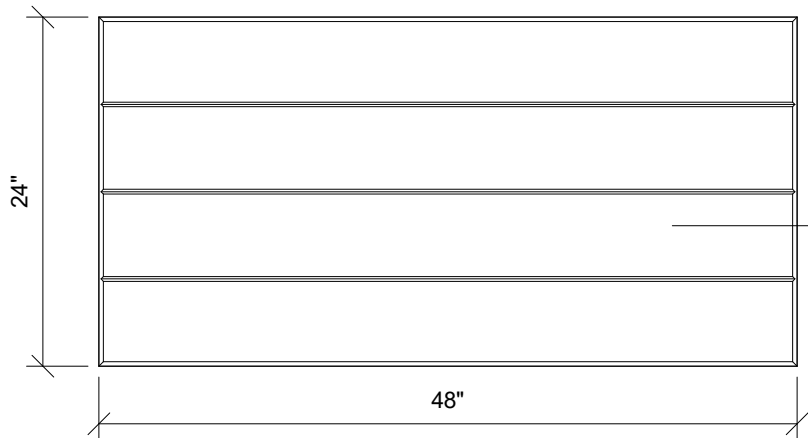

1 SIDE VIEW
1" = 1' 0"

2 EDGE DETAIL
3" = 1' 0"

3 PLAN VIEW
1" = 1' 0"

4 END VIEW
1" = 1' 0"

123 Columbia Court N. Chaska, MN 55318
www.acousticalsurfaces.com
1-800-854-2948

PRODUCT LINE: 1" Envirocoustic Design Panels - 2ft x 4ft - Beveled Edge - Longitude