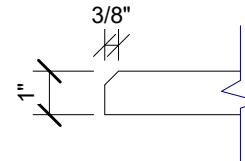

1 SIDE VIEW
1" = 1' 0"

2 EDGE DETAIL
3" = 1' 0"

3 PLAN VIEW
1" = 1' 0"

4 END VIEW
1" = 1' 0"

123 Columbia Court N. Chaska, MN 55318
www.acousticalsurfaces.com
1-800-854-2948

PRODUCT LINE: 1" Envirocoustic Design Panels - 2ft x 4ft - Beveled Edge - Longitude